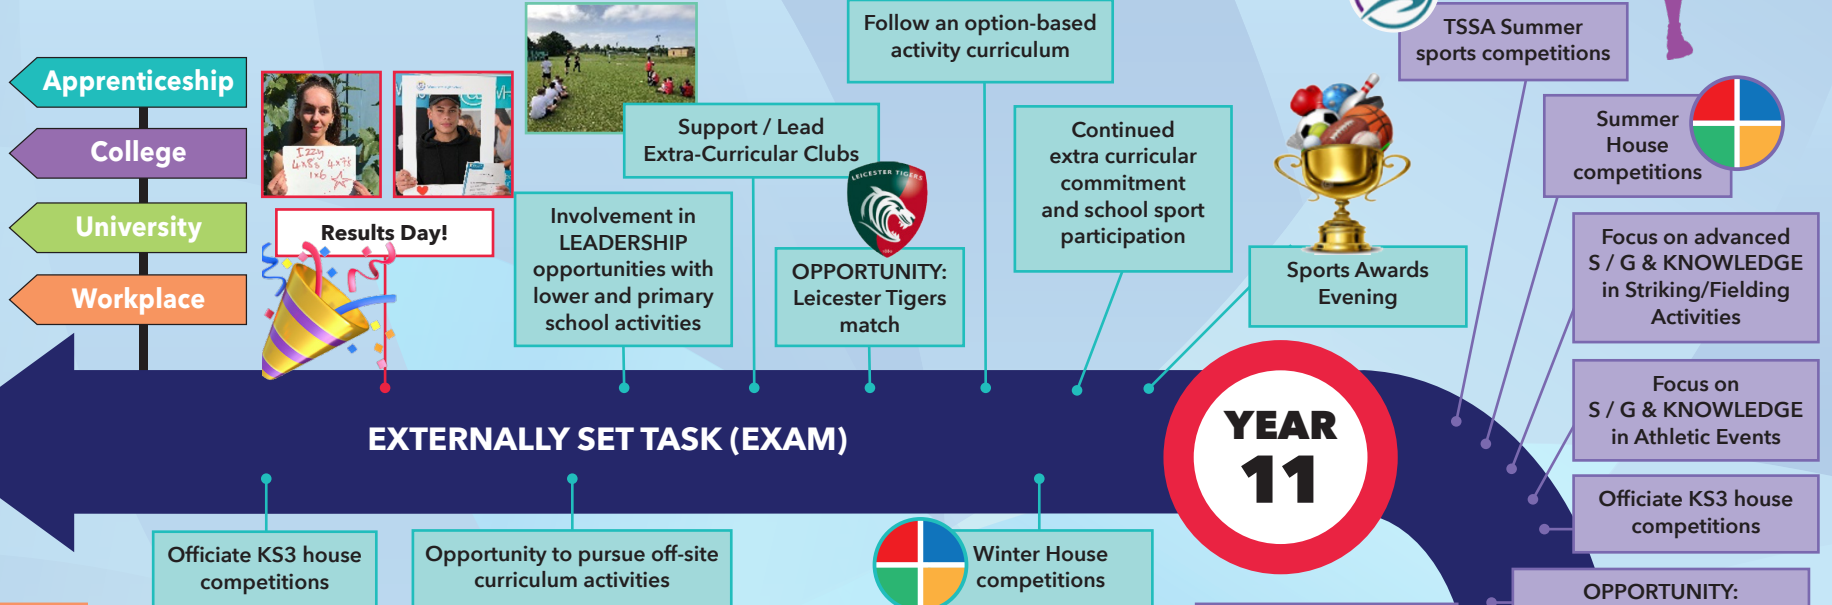

LANDAU FORTE ACADEMY AMINGTON LEARNING JOURNEY

PHYSICAL EDUCATION

'Leading a Healthy and Active lifestyle'

'Inspire a lifelong positive attitude to fitness, exercise and wellbeing, through enjoyment of an inclusive, broad and balanced curriculum.'

'Thriving & Striving in PE'

'Developing Skills & Embedding Knowledge'

'Broadening Sporting Experiences'

'Year 7 Vision - Creating a Love for PE'

SIGN ME UP

Plan what you are going to get involved in as part of our extra-curricular programme

Landau Cluster Years 3 & 4 multi skills festival

Landau Cluster Sports Hall Athletics Competition

Landau Cluster Netball Festival

Landau Cluster Cross country Festival

Attend Year 6 transition days

Hit the ground running with Amington PE