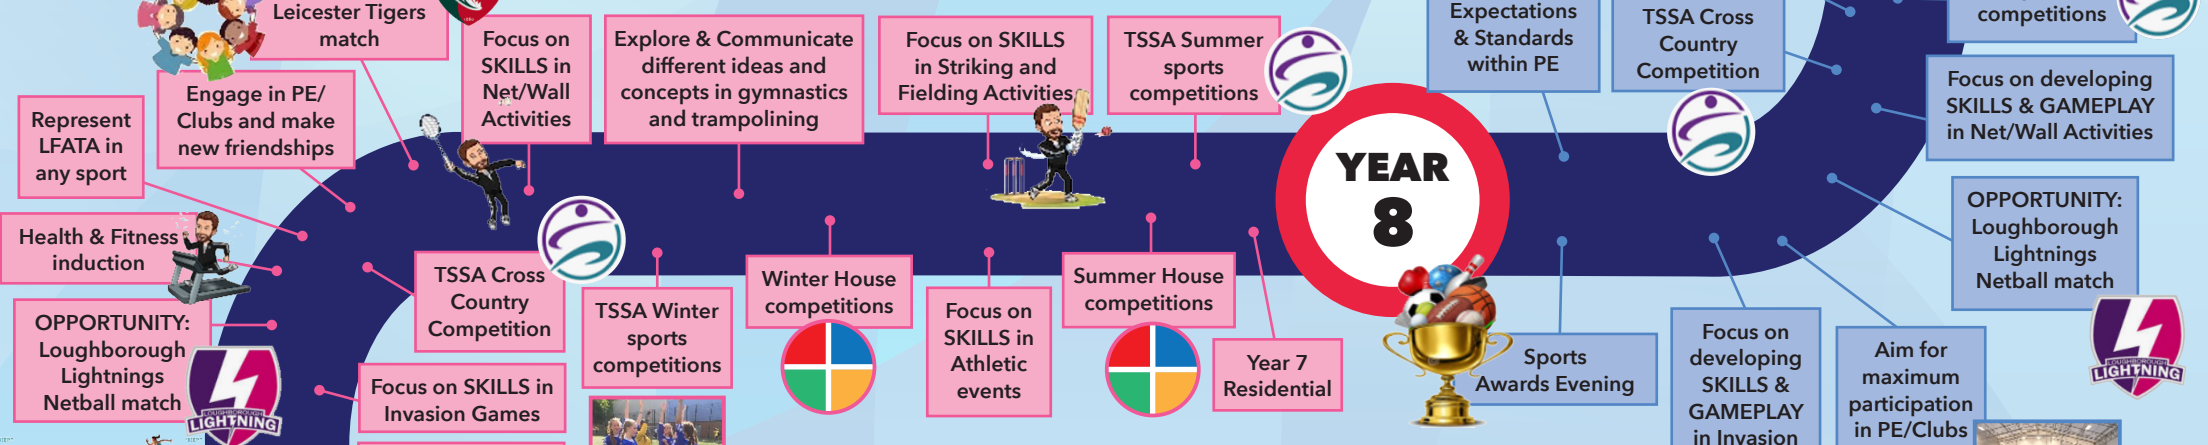

LANDAU FORTE ACADEMY AMINGTON LEARNING JOURNEY

PHYSICAL EDUCATION

'Leading a Healthy and Active lifestyle'

'Inspire a lifelong positive attitude to fitness, exercise and wellbeing, through enjoyment of an inclusive, broad and balanced curriculum.'

'Thriving & Striving in PE'

'Developing Skills & Embedding Knowledge'

'Broadening Sporting Experiences'

'Year 7 Vision - Creating a Love for PE'

SIGN ME UP

Plan what you are going to get involved in as part of our extra-curricular programme

Landau Cluster Years 3 & 4 multi skills festival

Landau Cluster Sports Hall Athletics Competition

Landau Cluster Netball Festival

Landau Cluster Cross country Festival

Attend Year 6 transition days

Hit the ground running with Amington PE