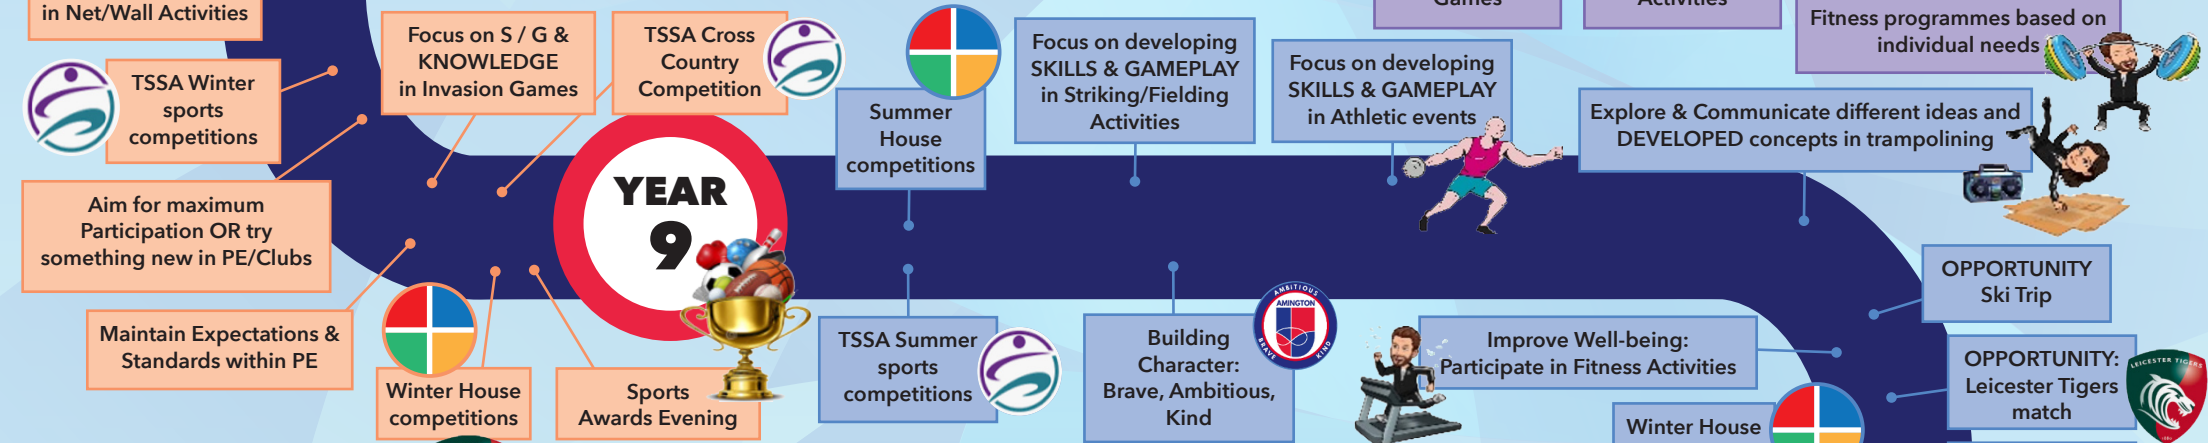

LANDAU FORTE ACADEMY AMINGTON LEARNING JOURNEY

PHYSICAL EDUCATION

'Leading a Healthy and Active lifestyle'

'Inspire a lifelong positive attitude to fitness, exercise and wellbeing, through enjoyment of an inclusive, broad and balanced curriculum.'

'Thriving & Striving in PE'

'Developing Skills & Embedding Knowledge'

'Broadening Sporting Experiences'

'Year 7 Vision - Creating a Love for PE'

SIGN ME UP

Plan what you are going to get involved in as part of our extra-curricular programme

Landau Cluster Years 3 & 4 multi skills festival

Landau Cluster Sports Hall Athletics Competition

Landau Cluster Netball Festival

Landau Cluster Cross country Festival

Attend Year 6 transition days

Hit the ground running with Amington PE